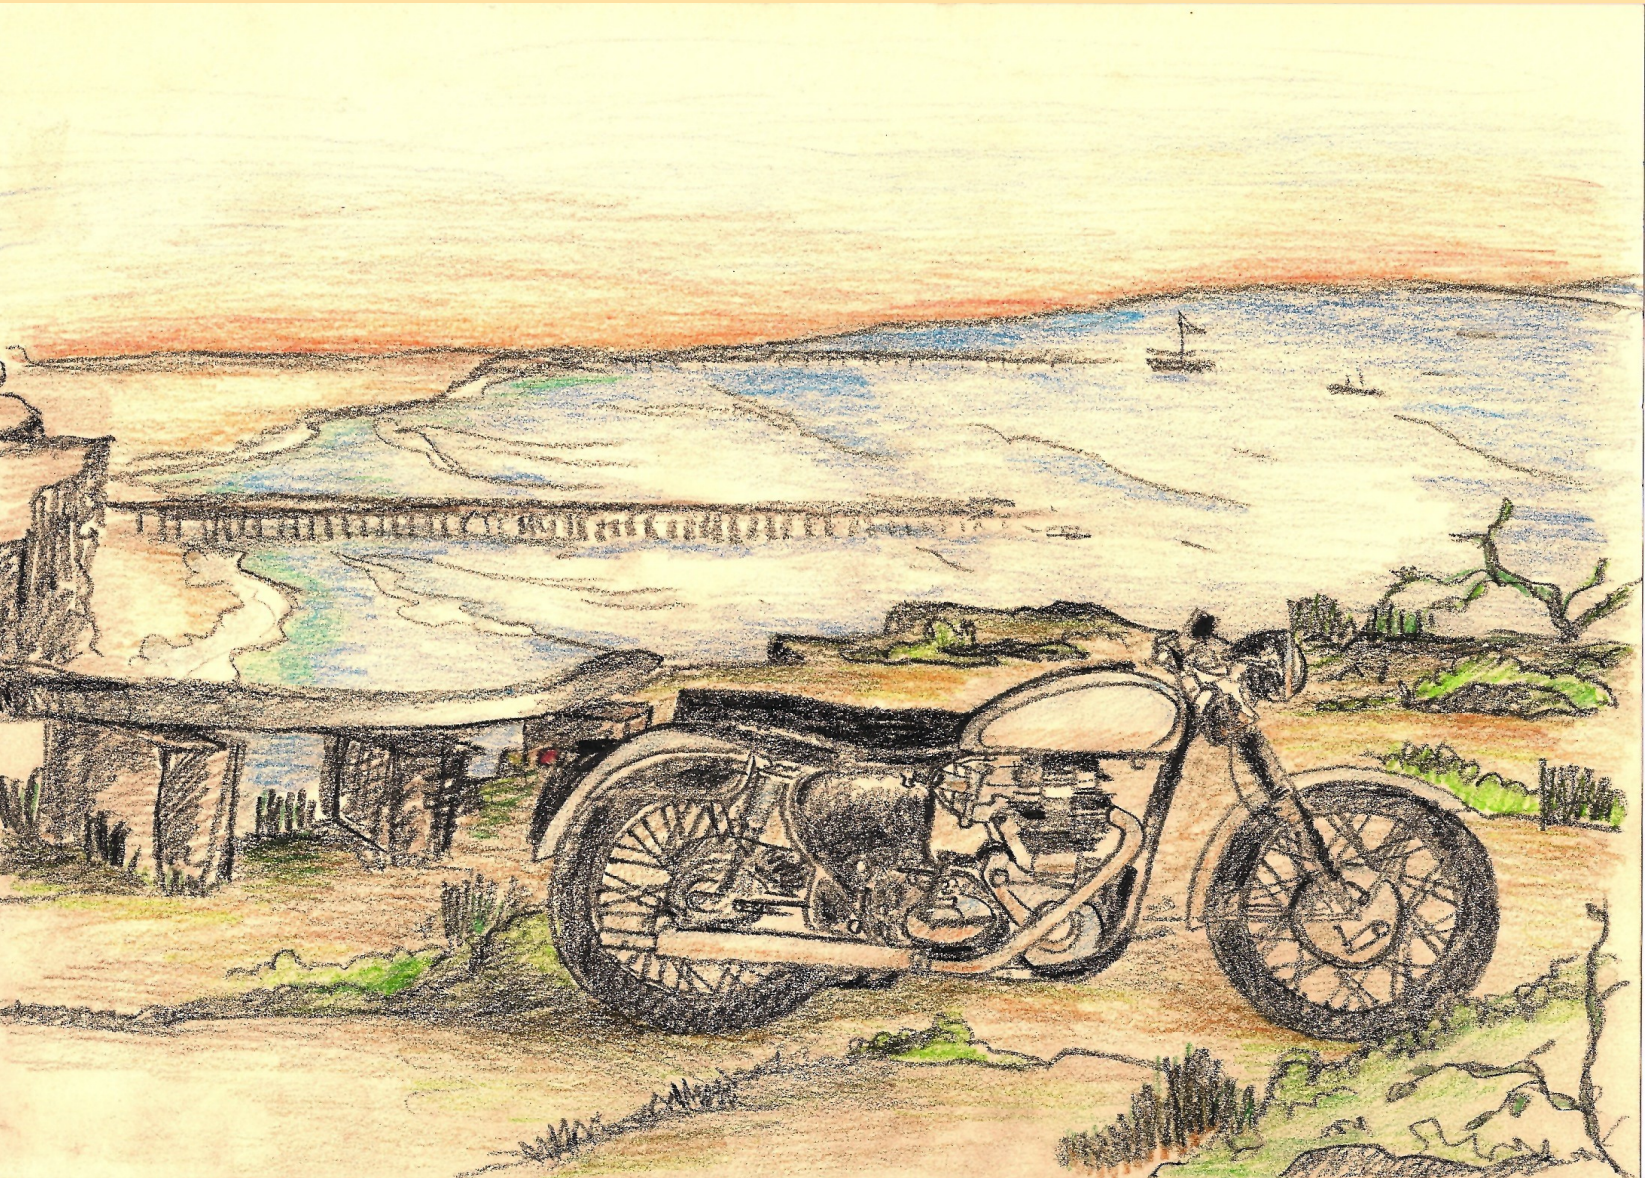

THE CENTRAL COAST CLASSIC MOTORCYCLE CLUB
PRESENTS
THE ANNUAL SLO CLASSIC MOTORCYCLE RALLY
OCTOBER 7-10, 2010

THURSDAY, OCT. 7TH
MOTORCYCLE DISPLAY
SAN LUIS OBISPO FARMERS' MARKET

FRIDAY, OCT. 8TH
HIGHWAY 1 SCENIC RIDE
FOLLOWED BY
AVILA BEACH BONFIRE
DINNER BY SPLASH CAFE

SATURDAY, OCT. 9TH
9 AM TO 4 PM
MOTORCYCLE SHOW
& SWAP MEET
LUNCH BY SPLASH CAFE
1775 CALLE JOAQUIN
SAN LUIS OBISPO, CA

SUNDAY, OCT. 10TH
NORTH SAN LUIS OBISPO COUNTY RIDE

WIN A 125 CC BUDDY
COURTESY OF CCM.
PROCEEDS OF THE RAFFLE TO BENEFIT
THE WOODS HUMANE SOCIETY.
WINNER TO PAY TAX/LICENSE/APPLICABLE FEES.